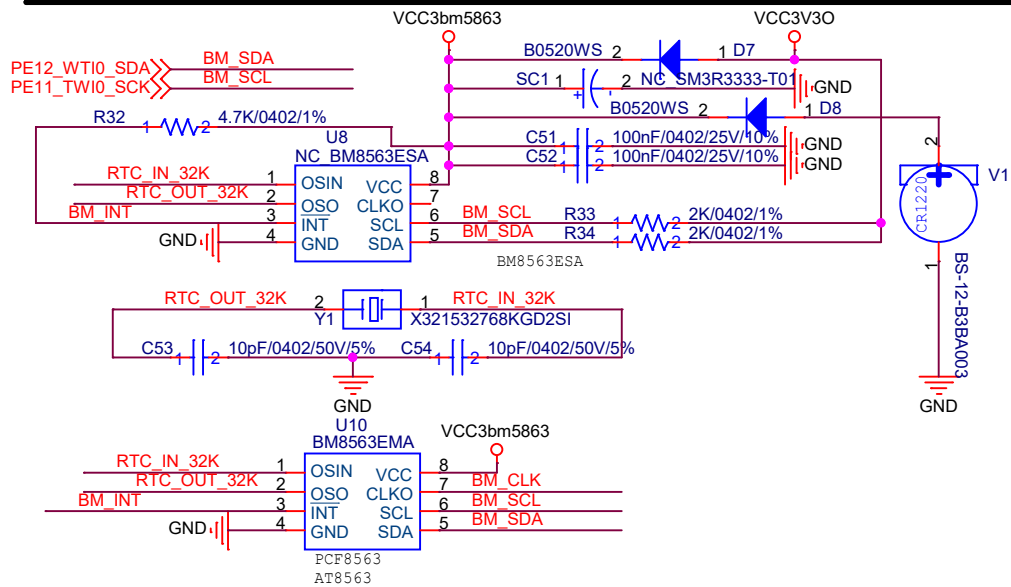

SECSUB 公司: Revolution 地址: Milky Way 电话: what do you say	
Project:	06HMI
File:	P04_MCU_F1C100S
Date:	Friday, December 16, 2022
Designed by:	Who Are You
Rev:	V1.00.07
Sheet:	4 of 6

TF

SECSUB
公司: Revolution
地址: Milky Way
电话: what do you say