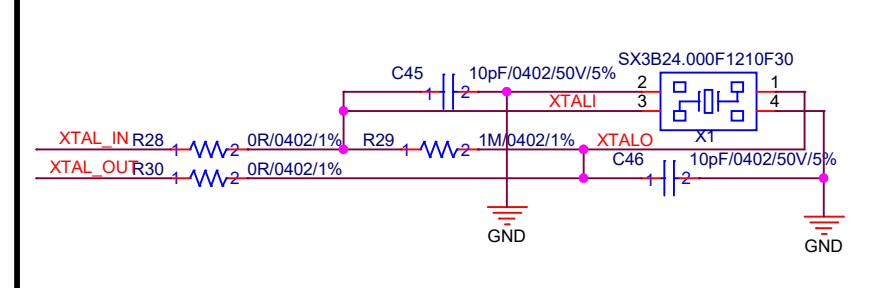

<Variant Name>

SECSUB 公司: Revolution 地址: Milky Way 电话: what do you say	
Project:	06HMI
File:	P04_MCU_F1C100S
Date:	Friday, December 16, 2022
Designed by:	Who Are You
Rev:	V1.00.07
Sheet:	4 of 6