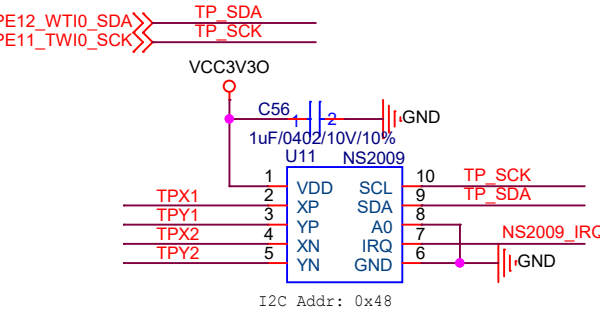

ENABOT 公司: Manufacturer 地址: 深圳市南山区 电话: 123456	
Project:	06HMI
File:	P07_LCD
Date:	Friday, December 16, 2022
Designed by:	火车啊头
Rev:	V3.0
Sheet:	5 of 6