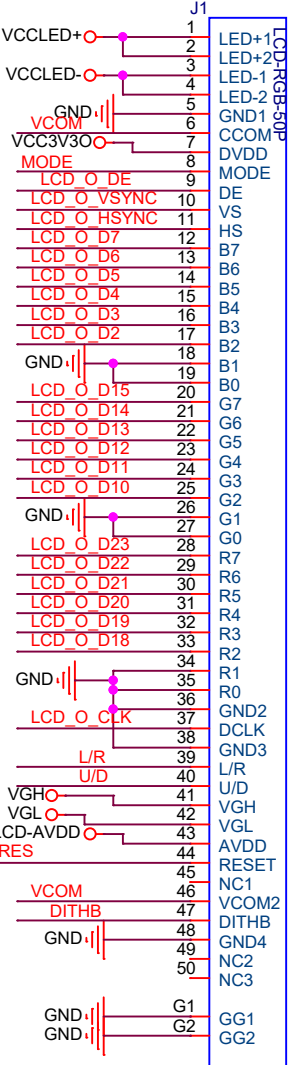

<Variant Name>

SECSUB 公司: Rrevolution 地址: Milky Way 电话: what do you say	
Project:	06HMI
File:	P03 Power
Date:	Friday, December 16, 2022
Designed by:	Who Are You
Rev:	V1.00.07
Sheet:	3 of 6

<Variant Name>

SECSUB 公司: Revolution 地址: Milky Way 电话: what do you say	
Project:	06HMI
File:	P04_MCU_F1C100S
Date:	Friday, December 16, 2022
Designed by:	Who Are You
Rev:	V1.00.07
Sheet:	4 of 6

TF

SECSUB
公司: Revolution
地址: Milky Way
电话: what do you say

Project:	06HMI		
File:	PO5 intel		
Date:	Friday, December 16, 2022	Rev:	V1.00.07
Designed by:	Who Are You	Sheet:	5 of 6

ENABOT 公司: Manufacturer 地址: 深圳市南山区 电话: 123456	
Project:	06HMI
File:	P07_LCD
Date:	Friday, December 16, 2022
Designed by:	火车啊头
Rev:	V3.0
Sheet:	5 of 6