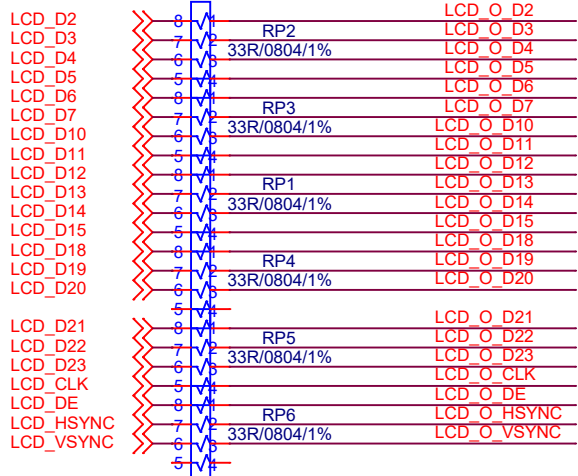

ENABOT 公司: Manufacturer 地址: 深圳市南山区 电话: 123456	
Project:	06HMI
File:	P07_LCD
Date:	Friday, December 16, 2022
Designed by:	火车啊头
Rev:	V3.0
Sheet:	5 of 6