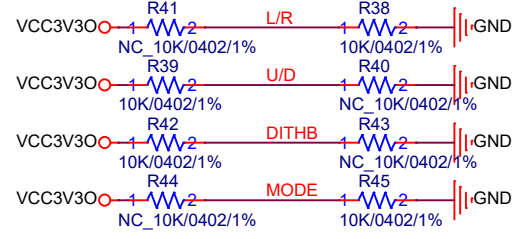

ENABOT 公司: Manufacturer 地址: 深圳市南山区 电话: 123456	
Project:	06HMI
File:	P07_LCD
Date:	Friday, December 16, 2022
Designed by:	火车啊头
Rev:	V3.0
Sheet:	5 of 6