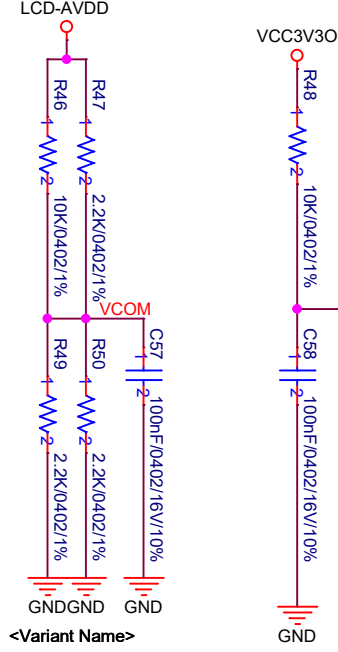

ENABOT 公司: Manufacturer 地址: 深圳市南山区 电话: 123456	
Project:	06HMI
File:	P07_LCD
Date:	Friday, December 16, 2022
Designed by:	火车啊头
Rev:	V3.0
Sheet:	5 of 6