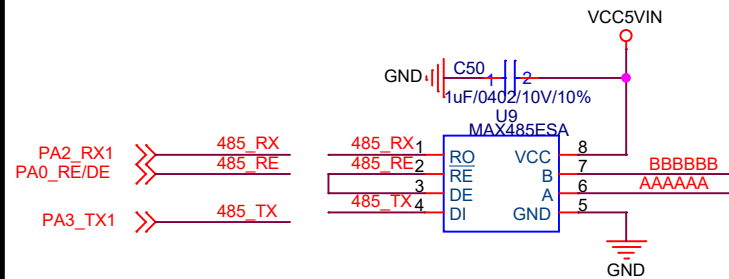

SECSUB 公司: Revolution 地址: Milky Way 电话: what do you say	
Project:	06HMI
File:	P04_MCU_F1C100S
Date:	Friday, December 16, 2022
Designed by:	Who Are You
Rev:	V1.00.07
Sheet:	4 of 6

TF

SECSUB
公司: Revolution
地址: Milky Way
电话: what do you say