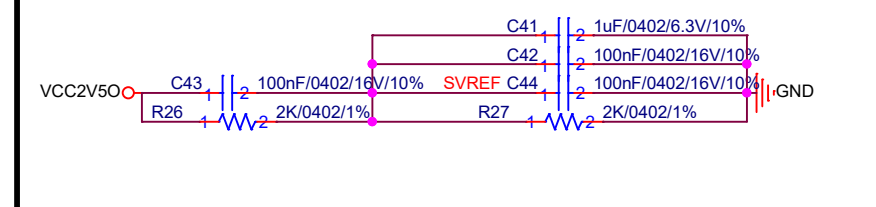

<Variant Name>

SECSUB 公司: Rrevolution 地址: Milky Way 电话: what do you say	
Project:	06HMI
File:	P03 Power
Date:	Friday, December 16, 2022
Designed by:	Who Are You
Rev:	V1.00.07
Sheet:	3 of 6

<Variant Name>