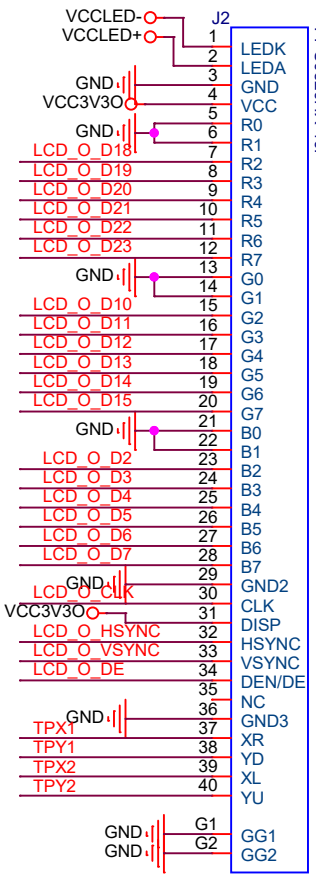

ENABOT 公司: Manufacturer 地址: 深圳市南山区 电话: 123456	
Project:	06HMI
File:	P07_LCD
Date:	Friday, December 16, 2022
Designed by:	火车啊头
Rev:	V3.0
Sheet:	5 of 6