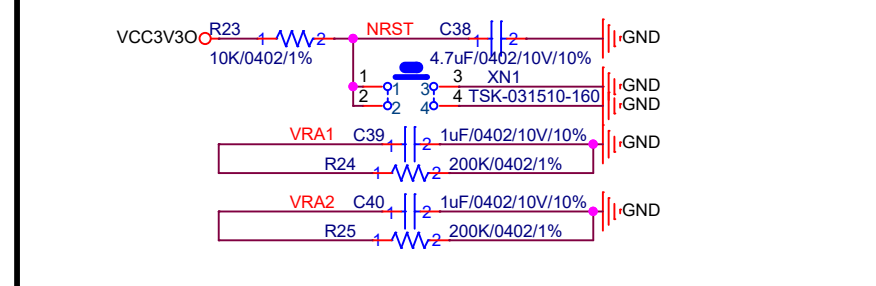

<Variant Name>

SECSUB 公司: Rrevolution 地址: Milky Way 电话: what do you say	
Project:	06HMI
File:	P03 Power
Date:	Friday, December 16, 2022
Designed by:	Who Are You
Rev:	V1.00.07
Sheet:	3 of 6

<Variant Name>