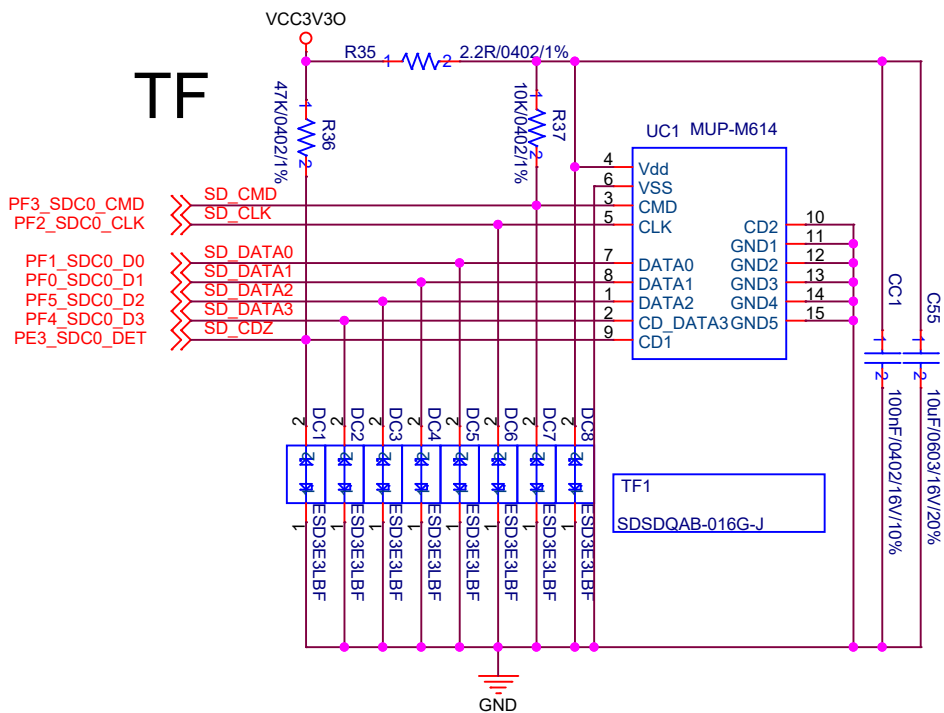

SECSUB 公司: Revolution 地址: Milky Way 电话: what do you say	
Project:	06HMI
File:	P04_MCU_F1C100S
Date:	Friday, December 16, 2022
Designed by:	Who Are You
Rev:	V1.00.07
Sheet:	4 of 6

TF

SECSUB
公司: Revolution
地址: Milky Way
电话: what do you say