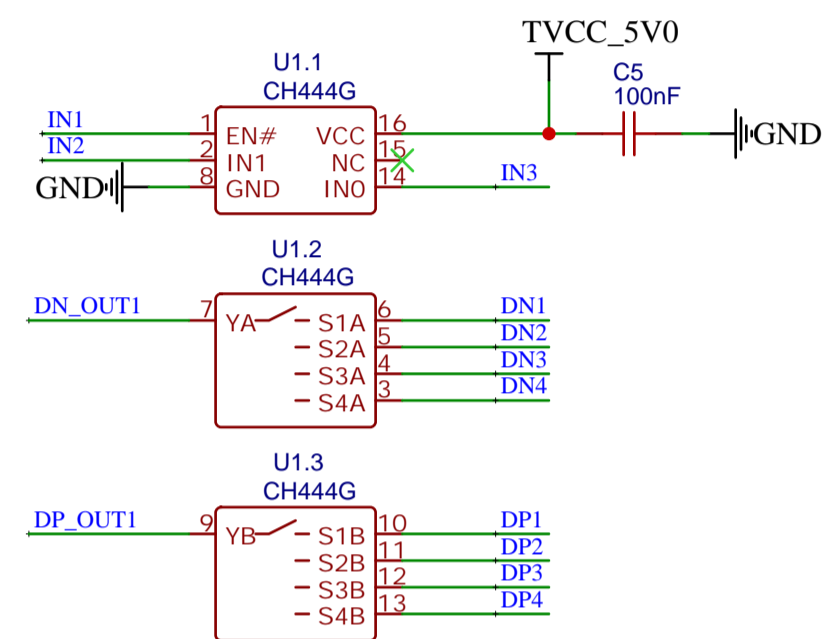

|        |          |              |           |           |
|--------|----------|--------------|-----------|-----------|
| TITLE: | Sheet_1  | REV:         | 1.0       |           |
| 立创EDA  | Company: | Your Company | Sheet:    | 1/1       |
|        | Date:    | 2021-12-13   | Drawn By: | fogwizard |