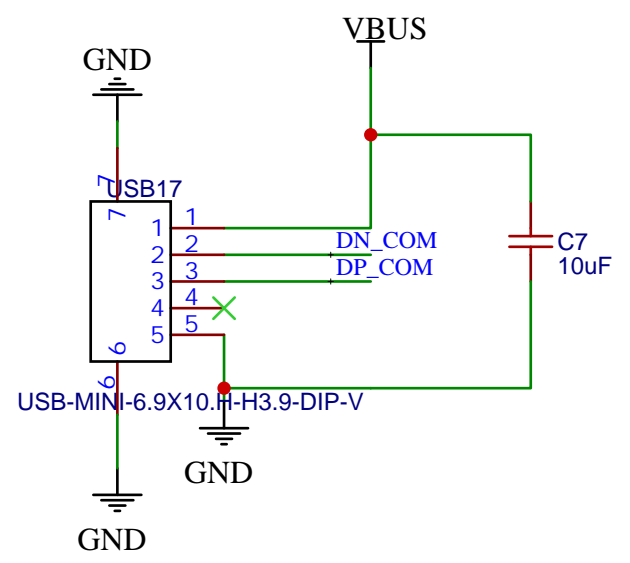

|        |          |              |           |           |
|--------|----------|--------------|-----------|-----------|
| TITLE: | Sheet_1  | REV:         | 1.0       |           |
| 立创EDA  | Company: | Your Company | Sheet:    | 1/1       |
|        | Date:    | 2021-12-13   | Drawn By: | fogwizard |