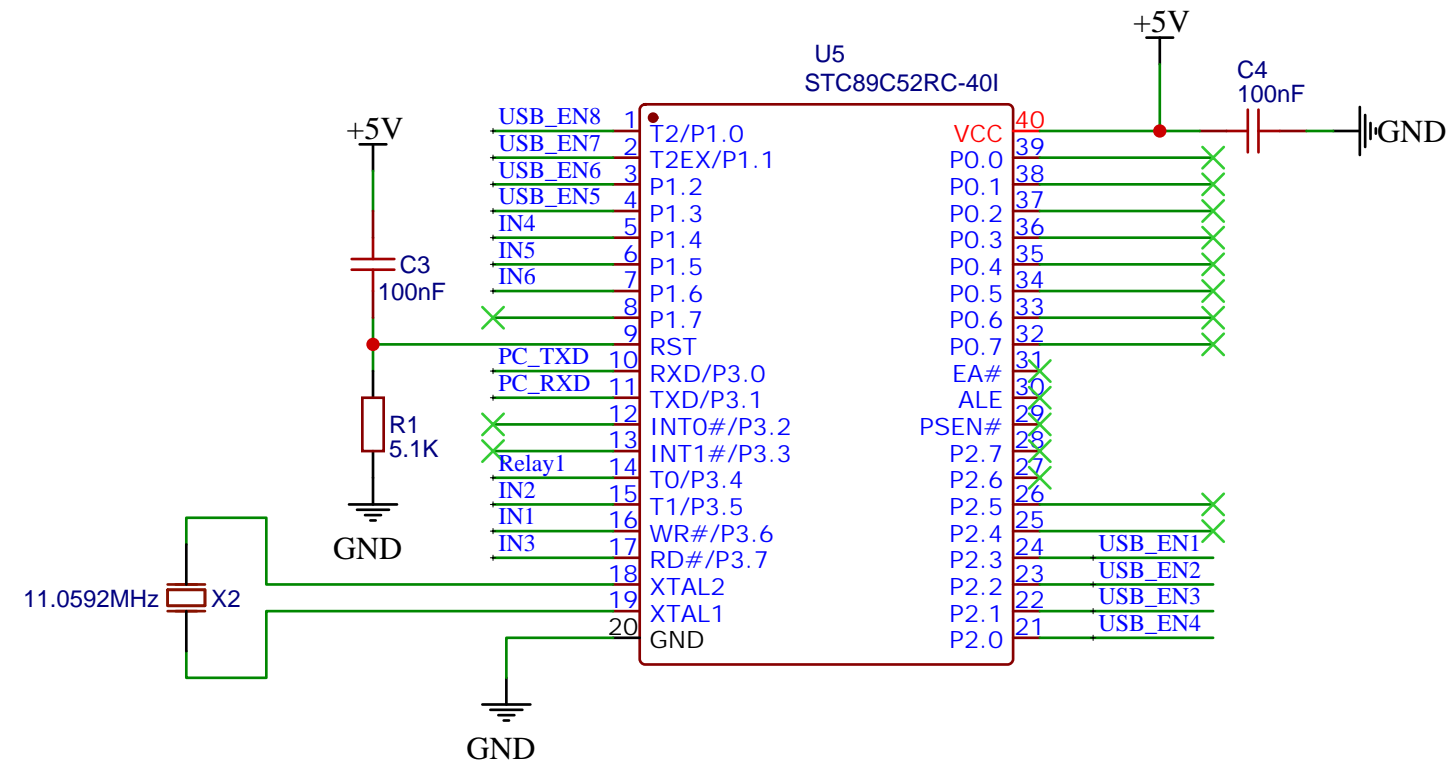

|        |          |              |           |           |
|--------|----------|--------------|-----------|-----------|
| TITLE: | Sheet_1  | REV:         | 1.0       |           |
| 立创EDA  | Company: | Your Company | Sheet:    | 1/1       |
|        | Date:    | 2021-12-13   | Drawn By: | fogwizard |