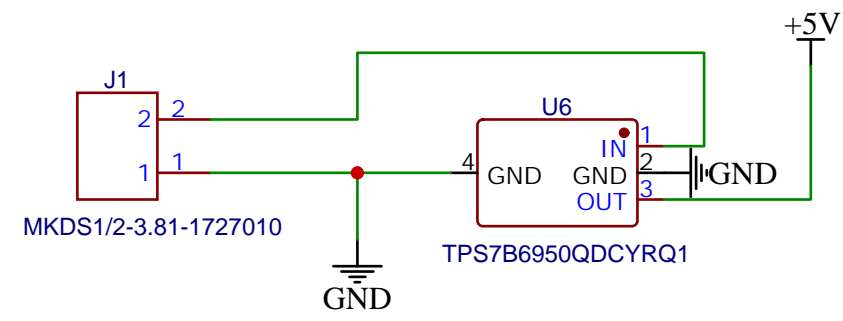

|        |          |              |           |           |
|--------|----------|--------------|-----------|-----------|
| TITLE: | Sheet_1  | REV:         | 1.0       |           |
| 立创EDA  | Company: | Your Company | Sheet:    | 1/1       |
|        | Date:    | 2021-12-13   | Drawn By: | fogwizard |