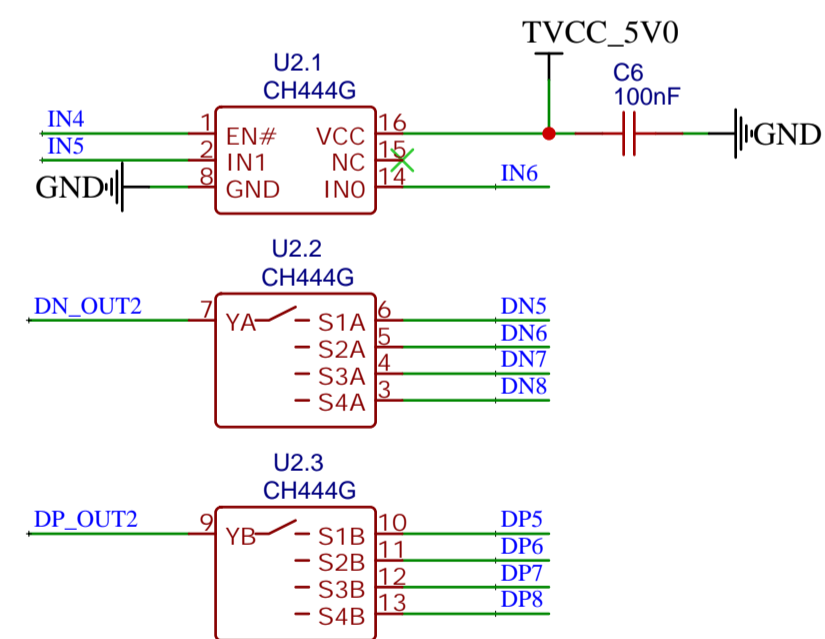

|        |          |              |           |           |
|--------|----------|--------------|-----------|-----------|
| TITLE: | Sheet_1  | REV:         | 1.0       |           |
| 立创EDA  | Company: | Your Company | Sheet:    | 1/1       |
|        | Date:    | 2021-12-13   | Drawn By: | fogwizard |