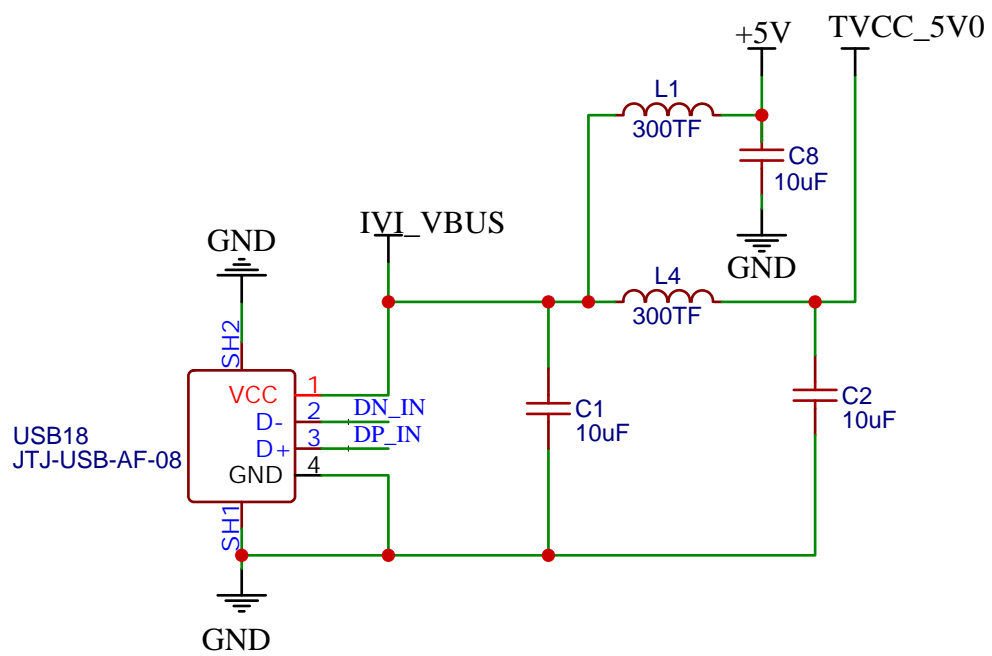

|        |          |              |           |           |
|--------|----------|--------------|-----------|-----------|
| TITLE: | Sheet_1  | REV:         | 1.0       |           |
| 立创EDA  | Company: | Your Company | Sheet:    | 1/1       |
|        | Date:    | 2021-12-13   | Drawn By: | fogwizard |