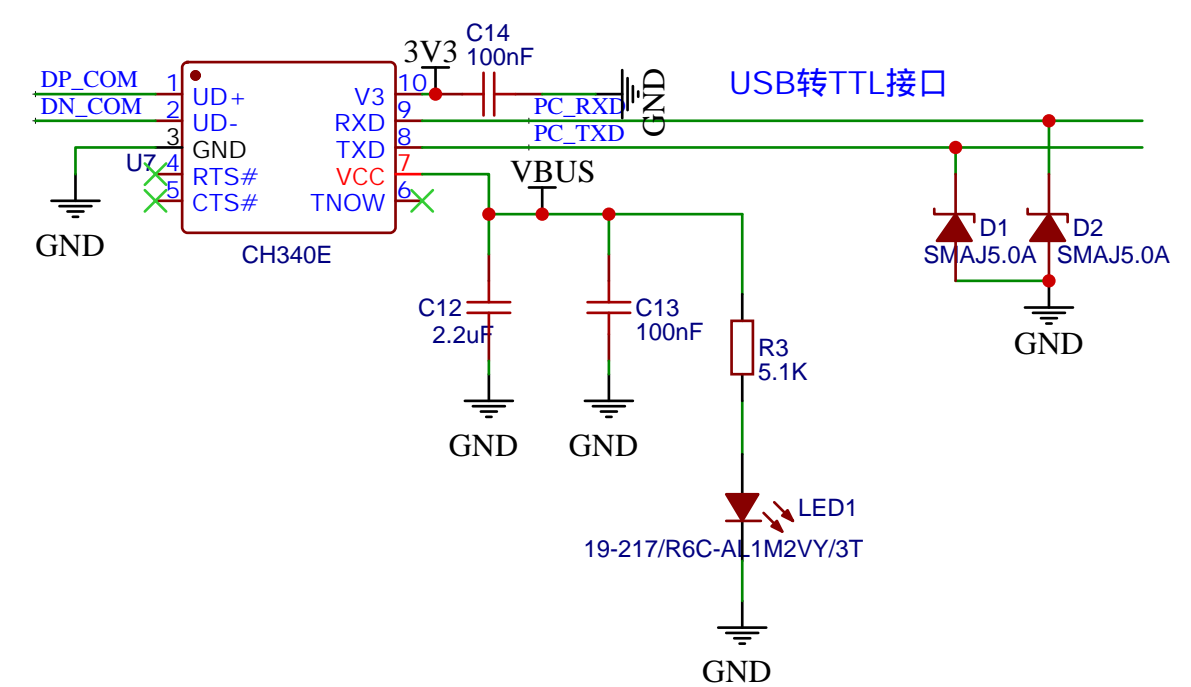

|        |          |              |           |           |
|--------|----------|--------------|-----------|-----------|
| TITLE: | Sheet_1  | REV:         | 1.0       |           |
| 立创EDA  | Company: | Your Company | Sheet:    | 1/1       |
|        | Date:    | 2021-12-13   | Drawn By: | fogwizard |