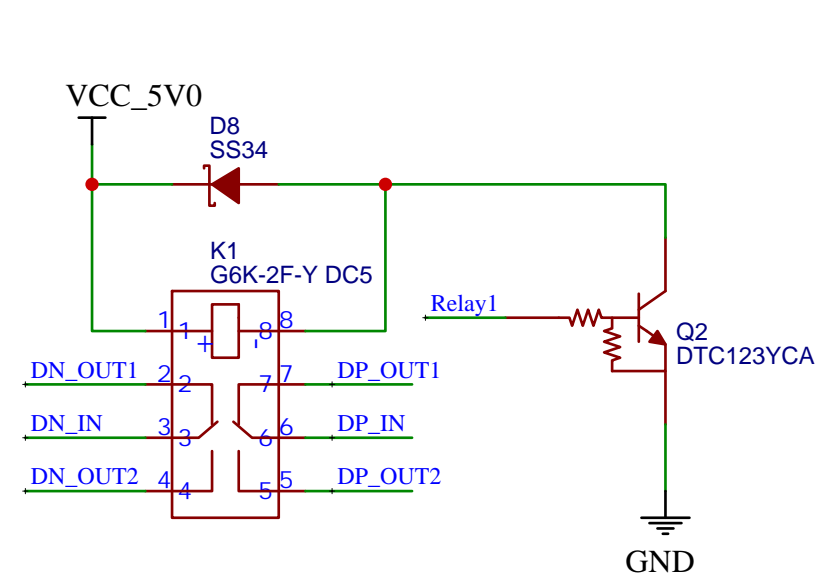

|        |          |              |           |           |
|--------|----------|--------------|-----------|-----------|
| TITLE: | Sheet_1  | REV:         | 1.0       |           |
| 立创EDA  | Company: | Your Company | Sheet:    | 1/1       |
|        | Date:    | 2021-12-13   | Drawn By: | fogwizard |