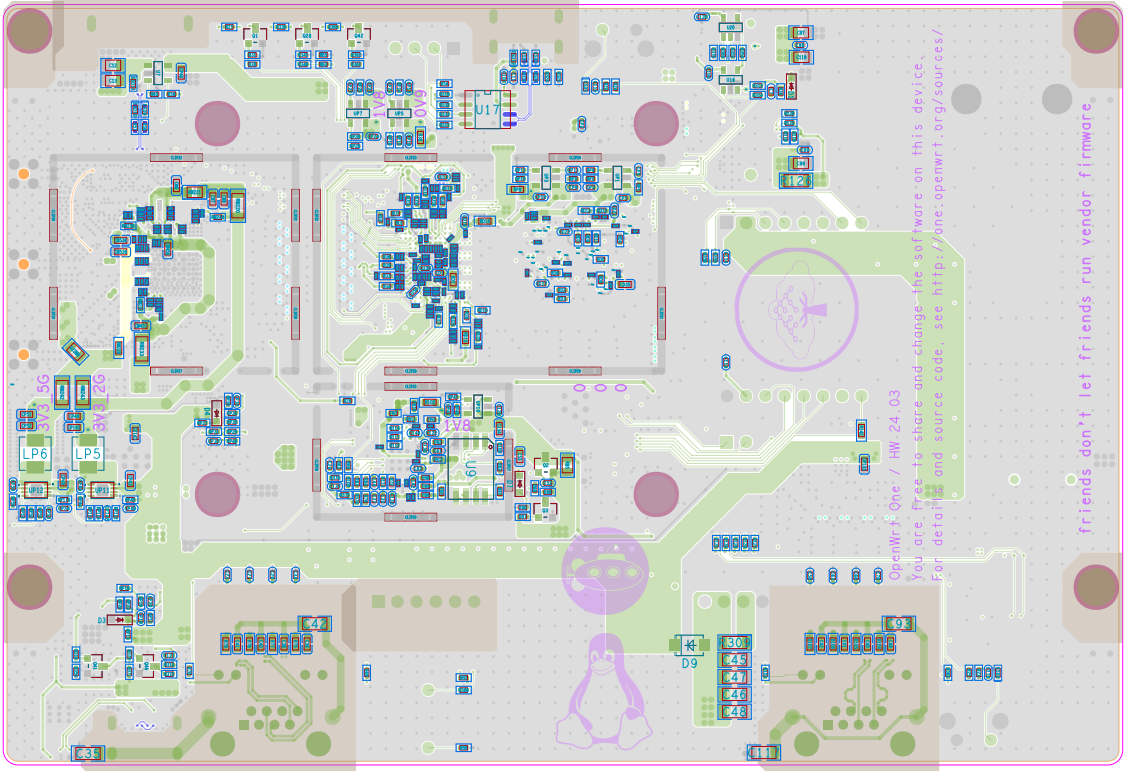

8V1

3V3_5G

3V3_2G

OpenWrt: One / HW-24_03

You are free to share and change the software on this device.
For details and source code, see <http://one.openwrt.org/sources/>

friends don't let friends run vendor firmware