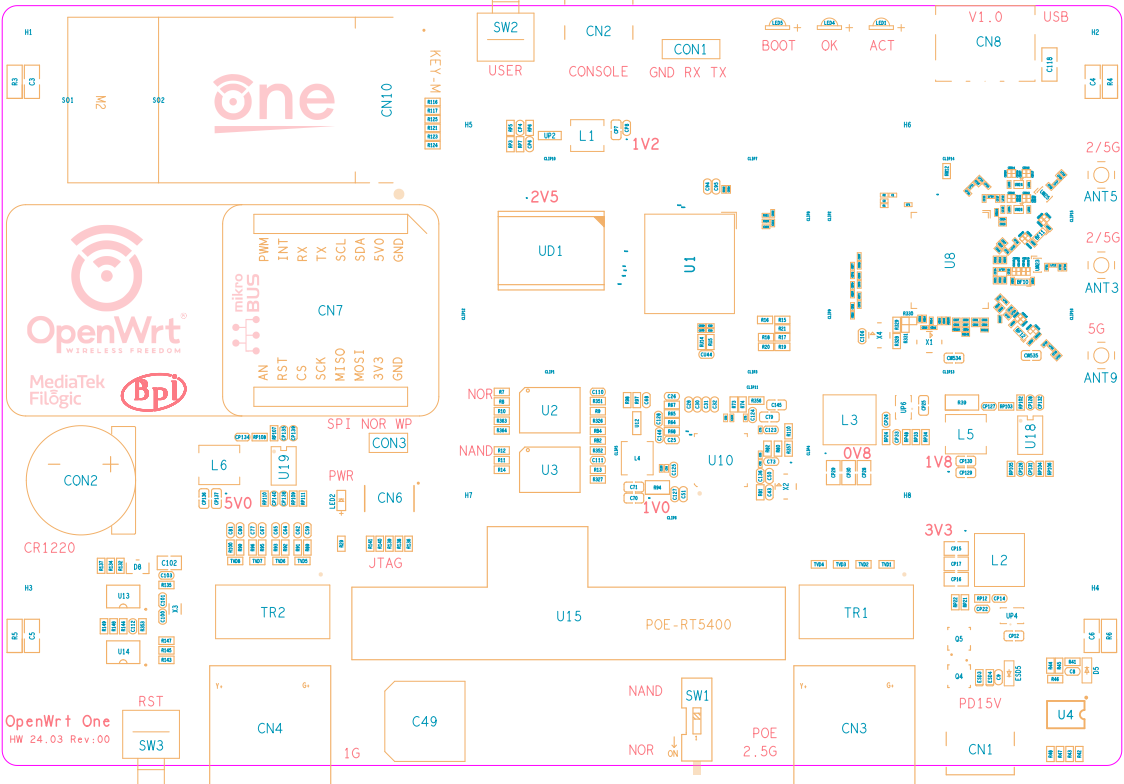

8V1

3V3_5G

3V3_2G

OpenWrt: One / HW-24_03

You are free to share and change the software on this device.
For details and source code, see <http://one.openwrt.org/sources/>

friends don't let friends run vendor firmware