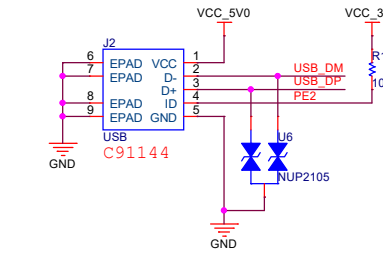

C398054 C412368 二选一

Title	<Title>
Size	A3
Document Number	<Doc>
Date	Sunday, January 28, 2020
Sheet	1 of 2

FLASH

OTG

DEBUG

POWER

LCD RGB 40P

LCD TOUCH 6P

TF CARD

MINI PCI-E

Table with 3 columns: Title, Document Number, Rev. Row 1: <Title>, <Doc>, <Rev Code>. Row 2: Size A3, Date: Sunday, January 26, 2020, Sheet 2 of 2.