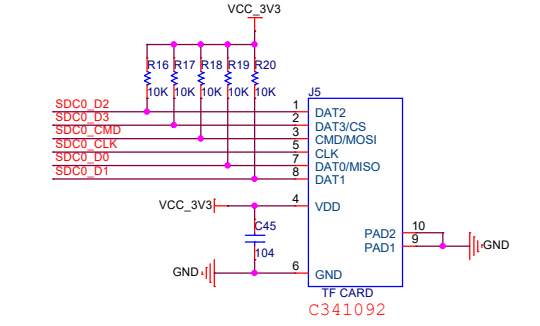

C398054 C412368 二选一

Title	<Title>
Size	A3
Document Number	<Doc>
Date	Sunday, January 28, 2020
Sheet	1 of 2

FLASH

OTG

DEBUG

POWER

LCD RGB 40P

LCD TOUCH 6P

TF CARD

MINI PCI-E

Table with 3 columns: Title, Document Number, Rev. Row 1: <Title>, <Doc>, <Rev Code>. Row 2: Size A3, Date: Sunday, January 26, 2020, Sheet 2 of 2.