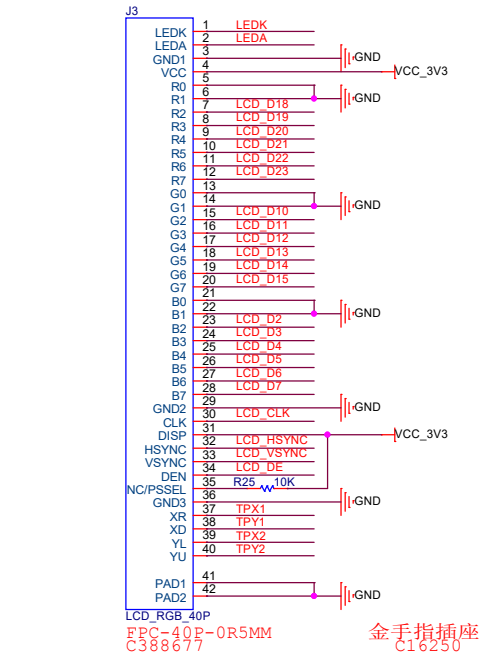

C398054 C412368 二选一

Title	<Title>
Size	A3
Document Number	<Doc>
Date	Sunday, January 28, 2020
Sheet	1 of 2

FLASH

OTG

DEBUG

POWER

LCD RGB 40P

LCD TOUCH 6P

TF CARD

MINI PCI-E

Table with 3 columns: Title, Document Number, Rev. Row 1: <Title>, <Doc>, <Rev Code>. Row 2: Size A3, Date: Sunday, January 26, 2020, Sheet 2 of 2.