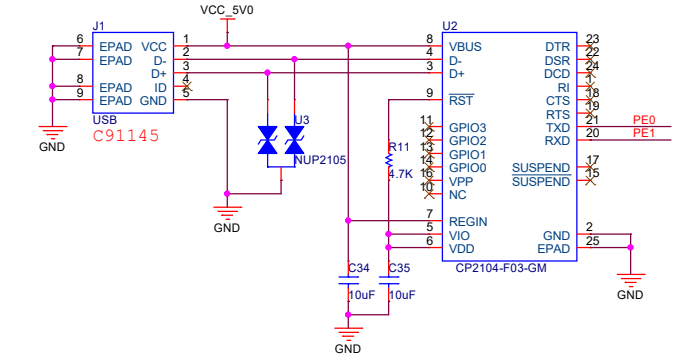

C398054 C412368 二选一

Title	<Title>
Size	A3
Document Number	<Doc>
Date	Sunday, January 28, 2020
Sheet	1 of 2

FLASH

OTG

DEBUG

POWER

LCD RGB 40P

LCD TOUCH 6P

TF CARD

MINI PCI-E

Table with 3 columns: Title, Document Number, Rev. Row 1: <Title>, <Doc>, <Rev Code>. Row 2: Size A3, Date: Sunday, January 26, 2020, Sheet 2 of 2.