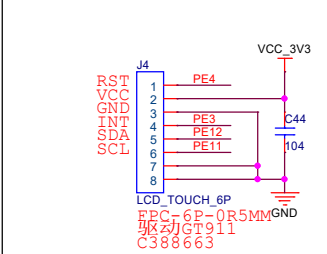

C398054 C412368 二选一

Title	<Title>
Size	A3
Document Number	<Doc>
Date	Sunday, January 28, 2020
Sheet	1 of 2

FLASH

OTG

DEBUG

POWER

LCD RGB 40P

LCD TOUCH 6P

TF CARD

MINI PCI-E

Table with 3 columns: Title, Document Number, Rev. Row 1: <Title>, <Doc>, <Rev Code>. Row 2: Size A3, Date: Sunday, January 26, 2020, Sheet 2 of 2.