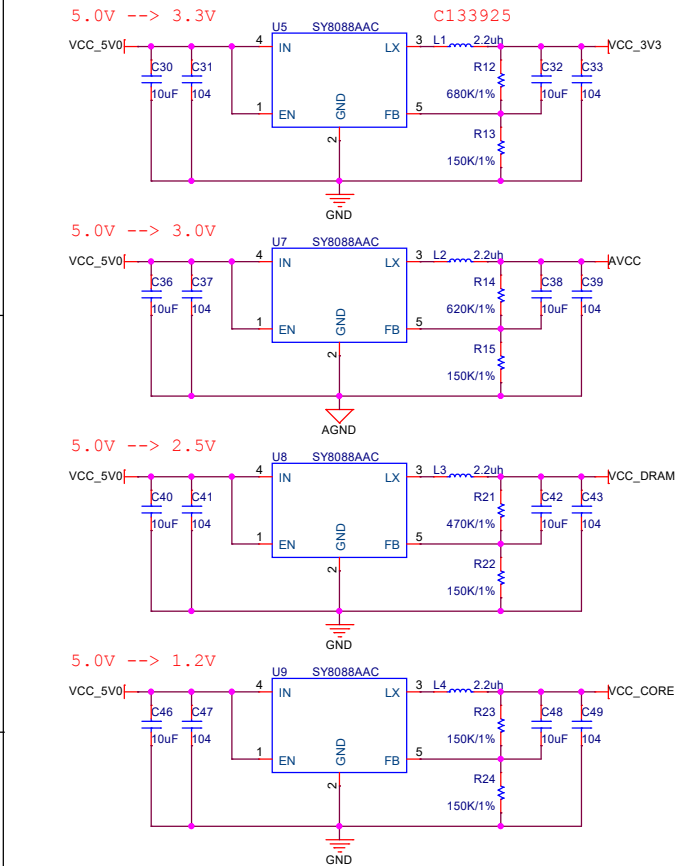

C398054 C412368 二选一

Title	<Title>
Size	A3
Document Number	<Doc>
Date	Sunday, January 28, 2020
Sheet	1 of 2

FLASH

OTG

DEBUG

POWER

LCD RGB 40P

LCD TOUCH 6P

TF CARD

MINI PCI-E

Table with 3 columns: Title, Document Number, Rev. Row 1: <Title>, <Doc>, <Rev Code>. Row 2: Size A3, Date: Sunday, January 26, 2020, Sheet 2 of 2.