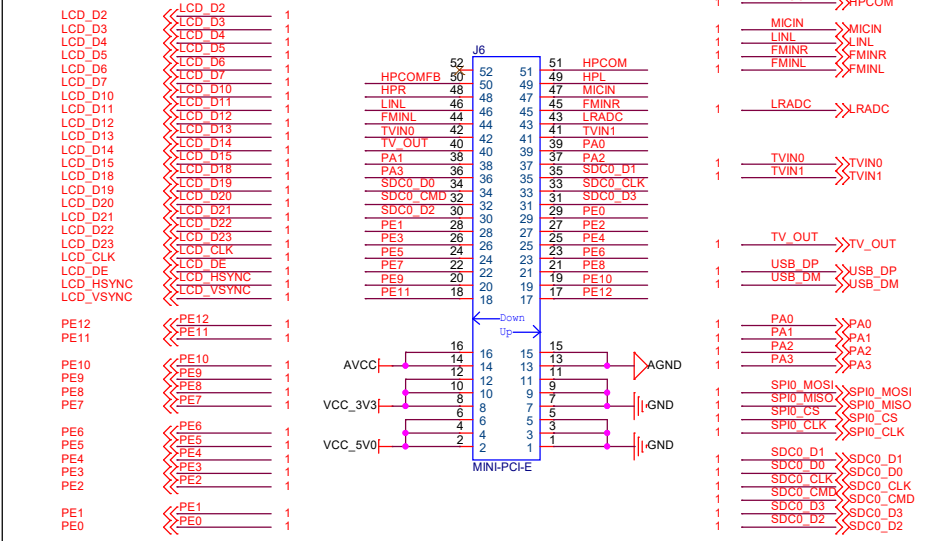

TF CARD

MINI PCI-E

Table with 3 columns: Title, Document Number, Rev. Row 1: <Title>, <Doc>, <Rev Code>. Row 2: Size A3, Date: Sunday, January 26, 2020, Sheet 2 of 2.