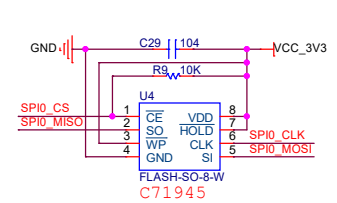

C398054 C412368 二选一

Title	<Title>
Size	A3
Document Number	<Doc>
Date	Sunday, January 28, 2020
Sheet	1 of 2

FLASH

OTG

DEBUG

POWER

LCD RGB 40P

LCD TOUCH 6P

TF CARD

MINI PCI-E

Table with 3 columns: Title, Document Number, Rev. Row 1: <Title>, <Doc>, <Rev Code>. Row 2: Size A3, Date: Sunday, January 26, 2020, Sheet 2 of 2.