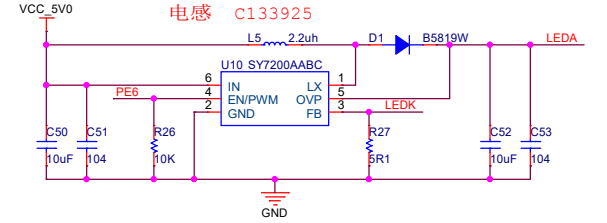

TF CARD

MINI PCI-E

Table with 3 columns: Title, Document Number, Rev. Row 1: <Title>, <Doc>, <Rev Code>. Row 2: Size A3, Date: Sunday, January 26, 2020, Sheet 2 of 2.